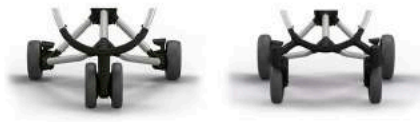

THE NEW ZAPP X

With one iconic frame at its base, you have endless possibilities. There are three from-birth solutions to choose from, together with two toddler seats, giving you great flexibility. Its beautiful, seamless design embraces your child, and folds into a conveniently small package.

ONE FRAME FITS ALL

OPEN OR CLOSED PUSHBAR

FROM-BIRTH

FROM 6 MONTHS

FROM 1 YEAR

3 OR 4 WHEELS
Large or medium size

SPORTIVE ENERGETIC VIBRANT

When designing the Zapp X, we were inspired by the sports industry, which led to the use of innovative, lightweight fabrics and materials, not to mention bold contrasts of grey tones with energetic, vibrant colours.

11

FROM BIRTH

READY TO ROCK FROM BIRTH

ZAPP X FROM-BIRTH SOLUTIONS

The ultra-lightweight Lux Carrycot, the snug From-Birth Cocoon or a matching Maxi-Cosi® Car Seat – The Zapp X easily transforms into the perfect from-birth travel system. One frame fits all, so you can easily switch between them. Super compact and beautifully designed, these will definitely make heads turn.

ZAPP X FROM BIRTH: LUX CARRYCOT

Stroll in style with the innovative Lux Carrycot – an ultra-lightweight carrycot made from strong and breathable material. Suitable for children up to six months old, it will keep them comfortable, protected and let them sleep peacefully while you're on the go. And when you arrive at your destination, just un-click the carrycot from the stroller and let your baby sleep. What's not to love?