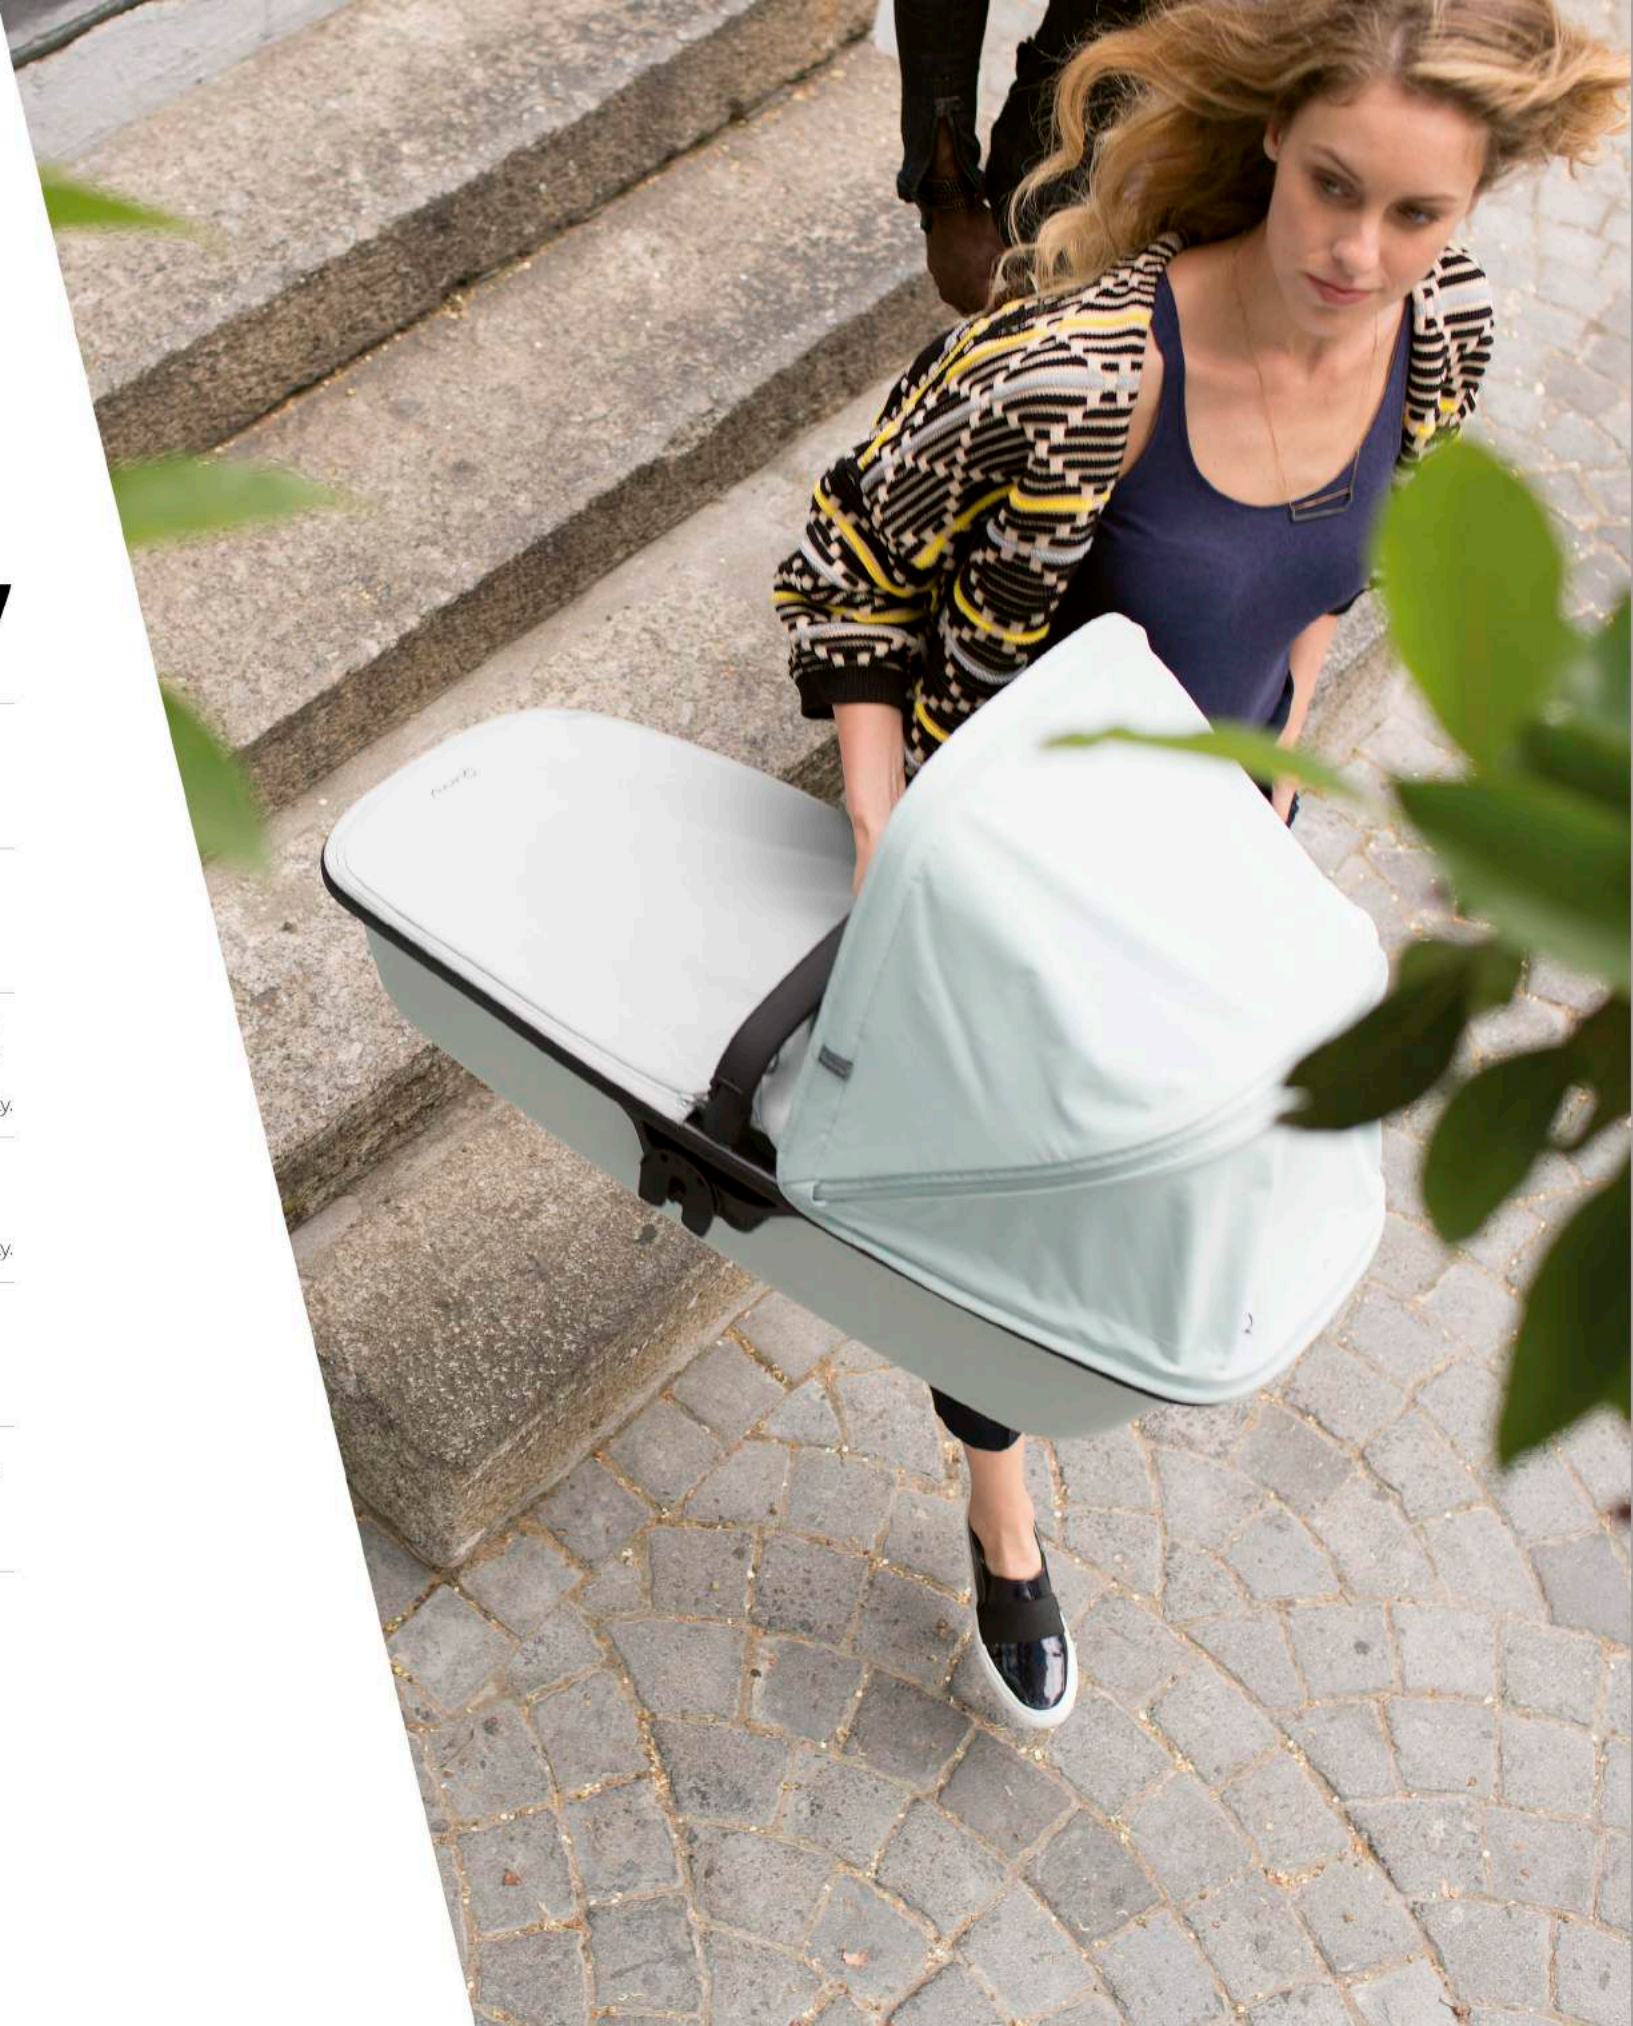

ZAPP LUX CARRYCOT

	INCLUDED	INFO
CARRYCOT, MATTRESS, SOFT INLAY, BOOT COVER	✓	
CARRYCOT HANDLE	✓	Carrycot handle can be used as Bumper Bar on Zapp Flex Plus and Zapp Flex.
EXT. SUN CANOPY (UV50+)	→	Sun canopy is included in the Zapp Flex Plus and Zapp Flex package and is interchangeable with the Lux Carrycot. With Zapp Xpress, a sun canopy for the Lux Carrycot needs to be purchased separately.
RAIN COVER	→	Rain cover is included in the Zapp Flex Plus and Zapp Flex package and is compatible with the Lux Carrycot. With Zapp Xpress, a rain cover for the Lux Carrycot needs to be purchased separately.
MOSQUITO NET	Optional	The optional mosquito net for the Lux Carrycot is compatible with the Zapp Flex Plus and the Zapp Flex.
AIRY SUN CANOPY	Optional	The optional airy sun canopy for the Lux Carrycot is compatible with the Zapp Flex Plus and the Zapp Flex.